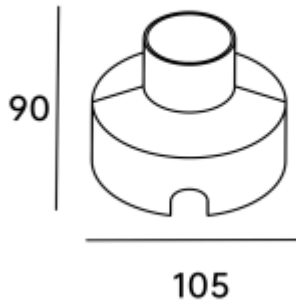

<https://uni-luce.com>
+39 339 505 5880
info@uni-luce.com

Via Monselice, 26, 20832 Desio
MB, Italy

ALMA 2 BOX

Available colors:

Beam angle:

Location:

Fixation:

Exterior

Inground

<https://uni-luce.com>

+39 339 505 5880

info@uni-luce.com

Via Monselice, 26, 20832 Desio

MB, Italy

The ALMA family of outdoor step lights comes in two sizes with D45 & D70mm. With a diffuse output that guarantees excellent visual comfort, its light offers way guidance in driveways, external walkways and steps in residential and hospitality contexts. The light is perfectly uniform thanks to a mixing chamber built into the resin body, which is rated IP67. ALMA is a versatile fixture that can be installed flush with the surface using an outer casing and is also suitable for wall mounting to produce artistic and emotive lighting.