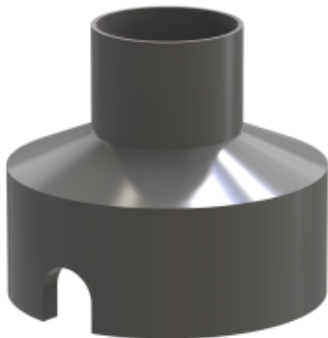

<https://uni-luce.com>
+39 339 505 5880
info@uni-luce.com

Via Monselice, 26, 20832 Desio
MB, Italy

ALMA 2 BOX

Available colors:

Beam angle:

Location:

Fixation:

Exterior

Inground

<https://uni-luce.com>

+39 339 505 5880

info@uni-luce.com

Via Monselice, 26, 20832 Desio

MB, Italy

The ALMA family of outdoor step lights comes in two sizes with D45 & D70mm. With a diffuse output that guarantees excellent visual comfort, its light offers way guidance in driveways, external walkways and steps in residential and hospitality contexts. The light is perfectly uniform thanks to a mixing chamber built into the resin body, which is rated IP67. ALMA is a versatile fixture that can be installed flush with the surface using an outer casing and is also suitable for wall mounting to produce artistic and emotive lighting.