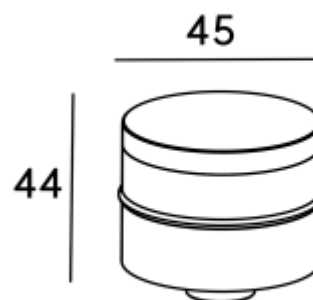

<https://uni-luce.com>
+39 339 505 5880
info@uni-luce.com

Via Monselice, 26, 20832 Desio
MB, Italy

ALMA 2 S

Available colors:	● 20108-B3
Beam angle:	/°
LED Color:	2700K 3000K 4000K 6000K
Lamp Power:	2W
CRI:	90
Lamp Lumen:	58lm
Material:	aluminium, acrylic
Location:	Exterior
Fixation:	Inground
Installation:	Recessed
Product dimension:	45x44mm
Cut hole size:	48mm
Input:	DC 24V 50\60Hz
IP:	67
Class:	III
DIM Option:	PWM
IK:	08

<https://uni-luce.com>

+39 339 505 5880

info@uni-luce.com

Via Monselice, 26, 20832 Desio

MB, Italy

The ALMA family of outdoor step lights comes in two sizes with D45 & D70mm. With a diffuse output that guarantees excellent visual comfort, its light offers way guidance in driveways, external walkways and steps in residential and hospitality contexts. The light is perfectly uniform thanks to a mixing chamber built into the resin body, which is rated IP67. ALMA is a versatile fixture that can be installed flush with the surface using an outer casing and is also suitable for wall mounting to produce artistic and emotive lighting.