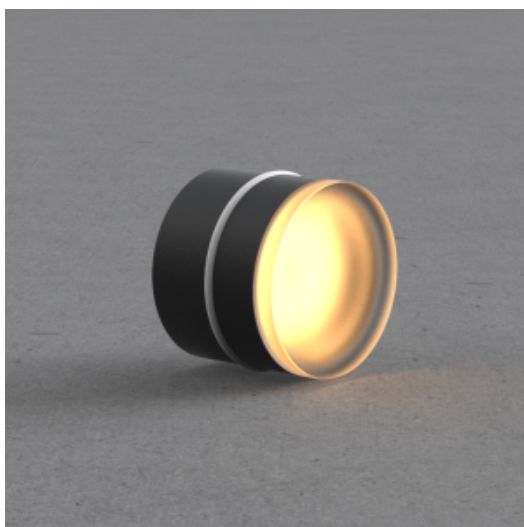

<https://uni-luce.com>
+39 339 505 5880
info@uni-luce.com

Via Monselice, 26, 20832 Desio
MB, Italy

ALMA 2 S

Available colors:	● 20108-B3
Beam angle:	/°
LED Color:	2700K 3000K 4000K 6000K
Lamp Power:	2W
CRI:	90
Lamp Lumen:	58lm
Material:	aluminium, acrylic
Location:	Exterior
Fixation:	Inground
Installation:	Recessed
Product dimension:	45x44mm
Cut hole size:	48mm
Input:	DC 24V 50\60Hz
IP:	67
Class:	III
DIM Option:	PWM
IK:	08

<https://uni-luce.com>

+39 339 505 5880

info@uni-luce.com

Via Monselice, 26, 20832 Desio

MB, Italy

The ALMA family of outdoor step lights comes in two sizes with D45 & D70mm. With a diffuse output that guarantees excellent visual comfort, its light offers way guidance in driveways, external walkways and steps in residential and hospitality contexts. The light is perfectly uniform thanks to a mixing chamber built into the resin body, which is rated IP67. ALMA is a versatile fixture that can be installed flush with the surface using an outer casing and is also suitable for wall mounting to produce artistic and emotive lighting.