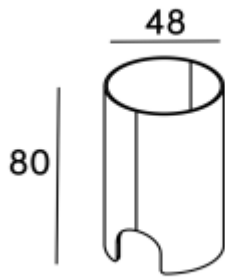

## ALMA 2 TUBE BOX

Available colors:

Beam angle:

Location:

Exterior

Fixation:

Inground

<https://uni-luce.com>

+39 339 505 5880

[info@uni-luce.com](mailto:info@uni-luce.com)

Via Monselice, 26, 20832 Desio

MB, Italy

The ALMA family of outdoor step lights comes in two sizes with D45 & D70mm. With a diffuse output that guarantees excellent visual comfort, its light offers way guidance in driveways, external walkways and steps in residential and hospitality contexts. The light is perfectly uniform thanks to a mixing chamber built into the resin body, which is rated IP67. ALMA is a versatile fixture that can be installed flush with the surface using an outer casing and is also suitable for wall mounting to produce artistic and emotive lighting.