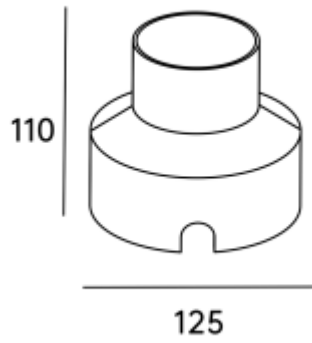

<https://uni-luce.com>

+39 339 505 5880

info@uni-luce.com

Via Monselice, 26, 20832 Desio

MB, Italy

ALMA 4 BOX