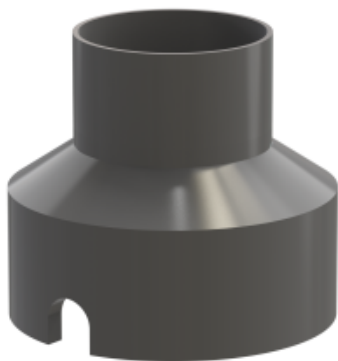

<https://uni-luce.com>

+39 339 505 5880

info@uni-luce.com

Via Monselice, 26, 20832 Desio

MB, Italy

ALMA 4 BOX