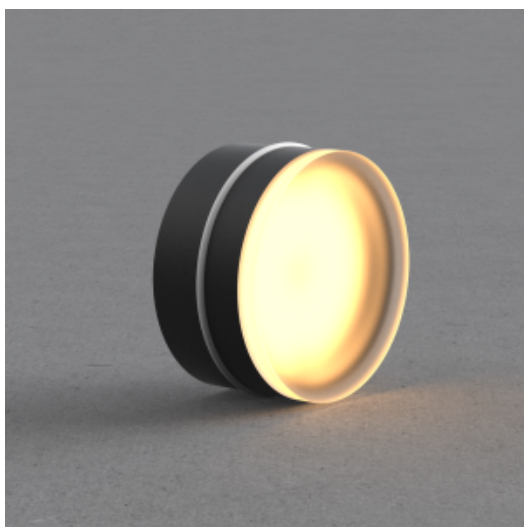

## ALMA 4 M

Available colors:	● 20109-B4
Beam angle:	/°
LED Color:	2700K 3000K 4000K 6000K
Lamp Power:	4W
CRI:	90
Lamp Lumen:	120lm
Material:	aluminium, acrylic
Location:	Exterior
Fixation:	Inground
Installation:	Recessed
Product dimension:	70x44mm
Cut hole size:	73mm
Input:	DC 24V 50/60Hz
IP:	65
Class:	III
DIM Option:	PWM
IK:	08

<https://uni-luce.com>

+39 339 505 5880

[info@uni-luce.com](mailto:info@uni-luce.com)

Via Monselice, 26, 20832 Desio

MB, Italy

The ALMA family of outdoor step lights comes in two sizes with D45 & D70mm. With a diffuse output that guarantees excellent visual comfort, its light offers way guidance in driveways, external walkways and steps in residential and hospitality contexts. The light is perfectly uniform thanks to a mixing chamber built into the resin body, which is rated IP67. ALMA is a versatile fixture that can be installed flush with the surface using an outer casing and is also suitable for wall mounting to produce artistic and emotive lighting.