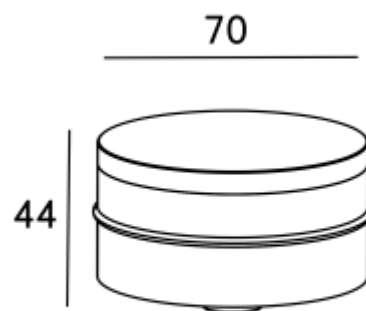

## ALMA 4 M

Available colors:	● 20109-B4
Beam angle:	/°
LED Color:	2700K 3000K 4000K 6000K
Lamp Power:	4W
CRI:	90
Lamp Lumen:	120lm
Material:	aluminium, acrylic
Location:	Exterior
Fixation:	Inground
Installation:	Recessed
Product dimension:	70x44mm
Cut hole size:	73mm
Input:	DC 24V 50/60Hz
IP:	65
Class:	III
DIM Option:	PWM
IK:	08