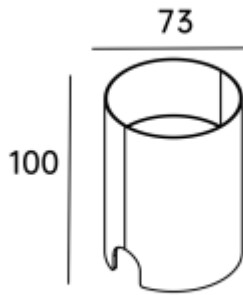

<https://uni-luce.com>
+39 339 505 5880
info@uni-luce.com

Via Monselice, 26, 20832 Desio
MB, Italy

ALMA 4 TUBE BOX

Available colors:

Beam angle:

Location:

Exterior

Fixation:

Inground

<https://uni-luce.com>

+39 339 505 5880

info@uni-luce.com

Via Monselice, 26, 20832 Desio

MB, Italy

The ALMA family of outdoor step lights comes in two sizes with D45 & D70mm. With a diffuse output that guarantees excellent visual comfort, its light offers way guidance in driveways, external walkways and steps in residential and hospitality contexts. The light is perfectly uniform thanks to a mixing chamber built into the resin body, which is rated IP67. ALMA is a versatile fixture that can be installed flush with the surface using an outer casing and is also suitable for wall mounting to produce artistic and emotive lighting.