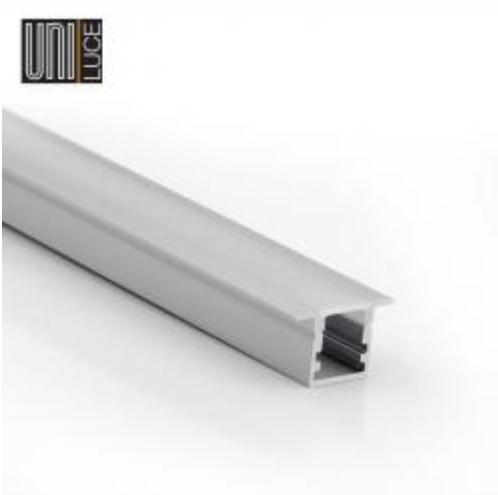

## ALUMINIUM PROFILE 1616

Available colors:

○ UNI-R-14x13-W

● UNI-S-14x13-B

○ UNI-S-14x13-S

Beam angle:

0°

Material:

aluminium

Location:

Interior

Installation:

Recessed

Product dimension:

14 x 13mm

Surface processing: