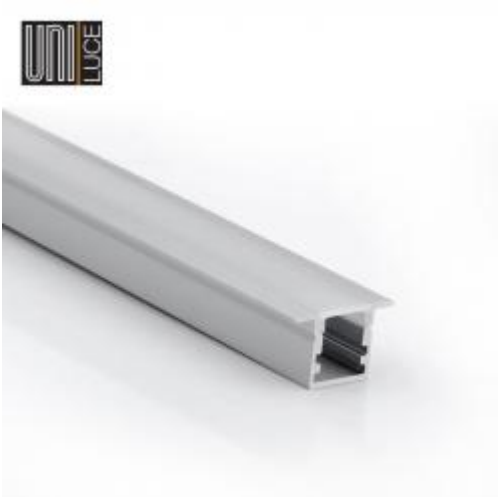

## ALUMINIUM PROFILE 2507

Available colors:

○ UNI-R-10x13-W

● UNI-R-10x13-B

○ UNI-R-10x13-S

Beam angle:

0°

Material:

aluminium

Location:

Interior

Installation:

Recessed

Product dimension:

10 x 13mm

Surface processing: