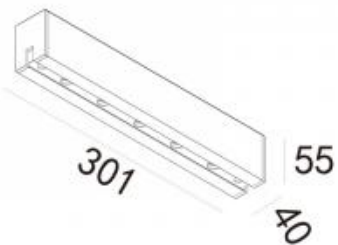

<https://uni-luce.com>
+39 339 505 5880
info@uni-luce.com

Via Monselice, 26, 20832 Desio
MB, Italy

APUS S

Available colors:

○ 453-W11

● 453-B11

Beam angle:

55°

LED Color:

2700K 3000K 4000K

LED power:

10W

Lamp Power:

11W

CRI:

80

Lamp Lumen:

1035lm

Location:

Interior

Fixation:

Ceiling

Installation:

Surface

Product dimension:

301x40x55mm

Input:

120-277V 50\60Hz

IP:

20

Class:

I