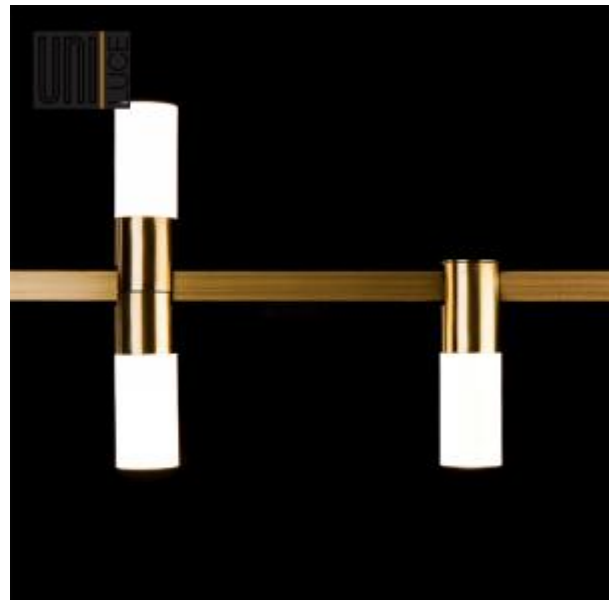

<https://uni-luce.com>
+39 339 505 5880
info@uni-luce.com

Via Monselice, 26, 20832 Desio
MB, Italy

ARGO DUO TUBE 8

Available colors:

○ 479-BR8VD

Beam angle:

0°

LED Color:

3000K

Lamp Power:

8W

Lamp Lumen:

766lm

Location:

Interior

Fixation:

Ceiling

Installation:

Suspended

Product dimension:

30x176mm

IP:

20

Class:

III

Voltage:

42V