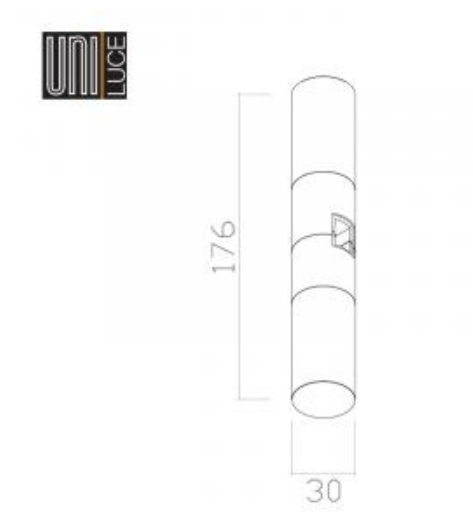

<https://uni-luce.com>
+39 339 505 5880
info@uni-luce.com

Via Monselice, 26, 20832 Desio
MB, Italy

ARGO DUO TUBE 8

Available colors:

○ 479-BR8VD

Beam angle:

0°

LED Color:

3000K

Lamp Power:

8W

Lamp Lumen:

766lm

Location:

Interior

Fixation:

Ceiling

Installation:

Suspended

Product dimension:

30x176mm

IP:

20

Class:

III

Voltage:

42V