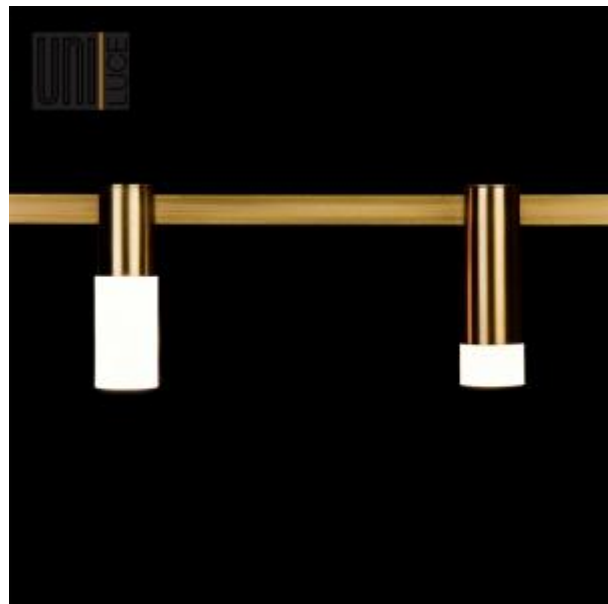

<https://uni-luce.com>
+39 339 505 5880
info@uni-luce.com

Via Monselice, 26, 20832 Desio
MB, Italy

ARGO GLASS TUBE 3

Available colors:	○ 471-BR3VD
Beam angle:	0°
LED Color:	3000K
Lamp Power:	3W
Location:	Interior
Fixation:	Ceiling
Installation:	Suspended
Product dimension:	51x149mm
IP:	20
Class:	III
Voltage:	42V

<https://uni-luce.com>

+39 339 505 5880

info@uni-luce.com

Via Monselice, 26, 20832 Desio

MB, Italy

ARGO is one of the most eye-catching creation in UNI LUCE portfolio. Low voltage lighting system ARGO is made of brass. The lamps can be installed in any place, creating any possible lighting combination. The connecting accessories make it possible to build the system with any combination and length. With its low voltage (42V), the ARGO system can regulate brightness with DIM 1-10V function.