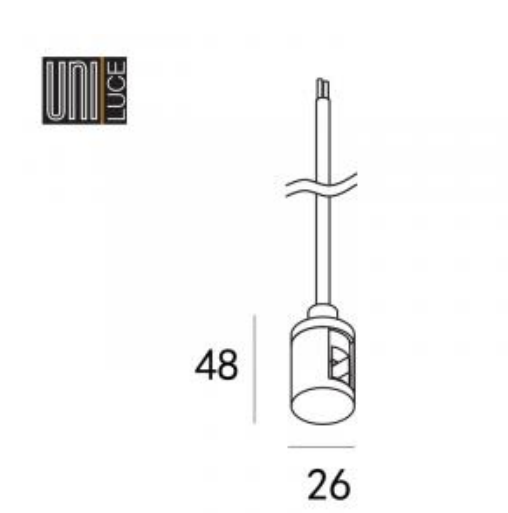

## ARGO POWER BASE\*

Available colors:

○ 1056-BRVD

Beam angle:

0°

Lamp Power:

MAX Power 420W

Location:

Interior

Fixation:

Ceiling

Installation:

Suspended

Product dimension:

29x36mm

<https://uni-luce.com>