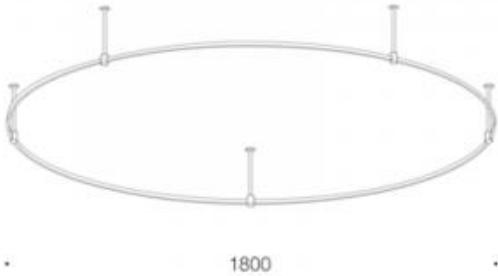

## ARGO ROUND TRACK 1800 mm

Available colors:

○ 480-BR1800VD

Beam angle:

0°

Location:

Interior

Fixation:

Ceiling

Installation:

Suspended

Product dimension:

1800mm

1800