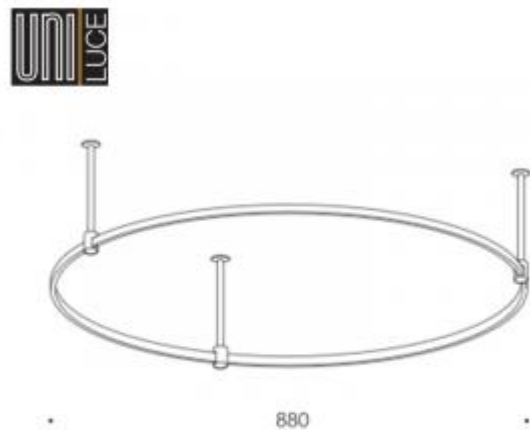

Beam angle:

0°

Location:

Interior

Fixation:

Ceiling

Installation:

Suspended

Product dimension:

880mm

<https://uni-luce.com>

+39 339 505 5880

info@uni-luce.com

Via Monselice, 26, 20832 Desio

MB, Italy

ARGO is one of the most eye-catching creation in UNI LUCE portfolio. Low voltage lighting system ARGO is made of brass. The lamps can be installed in any place, creating any possible lighting combination. The connecting accessories make it possible to build the system with any combination and length. With its low voltage (42V), the ARGO system can regulate brightness with DIM 1-10V function.