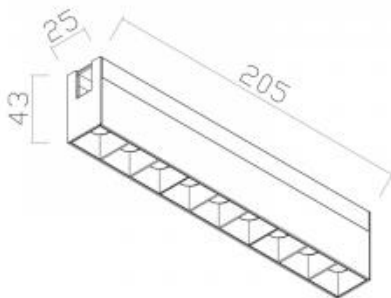

## ARGO SPOT LINE 9

Available colors:	○ 469-BR4VD
Beam angle:	0° 0°
LED Color:	3000K
Lamp Power:	9W
Lamp Lumen:	617lm
Location:	Interior
Fixation:	Ceiling
Installation:	Suspended
Product dimension:	205x25x43mm
IP:	20
Class:	III
Voltage:	42V