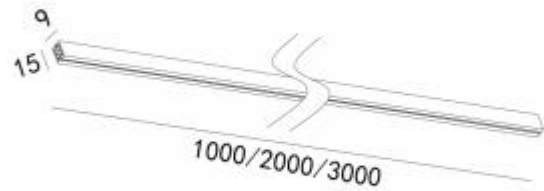

<https://uni-luce.com>
+39 339 505 5880
info@uni-luce.com

Via Monselice, 26, 20832 Desio
MB, Italy

ARGO TRACK 3000

Available colors:

○ 479-BR3000VD

Beam angle:

0°

Location:

Interior

Fixation:

Ceiling

Installation:

Suspended

Product dimension:

3000mm

Voltage:

42V