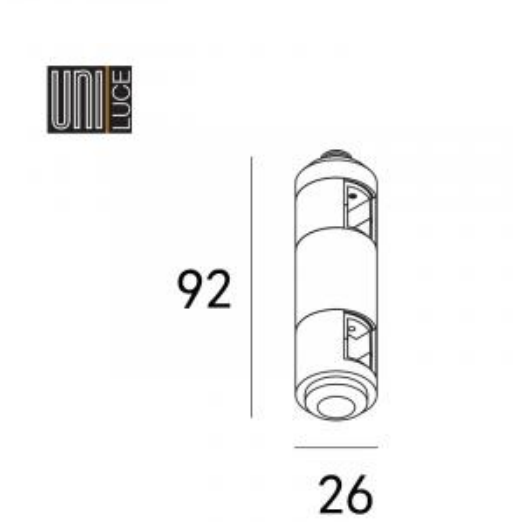

Location:

Fixation:

Installation:

Product dimension:

○ 1058-B-BR

0°

Interior

Ceiling

Suspended

26x92mm

<https://uni-luce.com>

+39 339 505 5880

info@uni-luce.com

Via Monselice, 26, 20832 Desio

MB, Italy

connector WITHOUT electrical contact