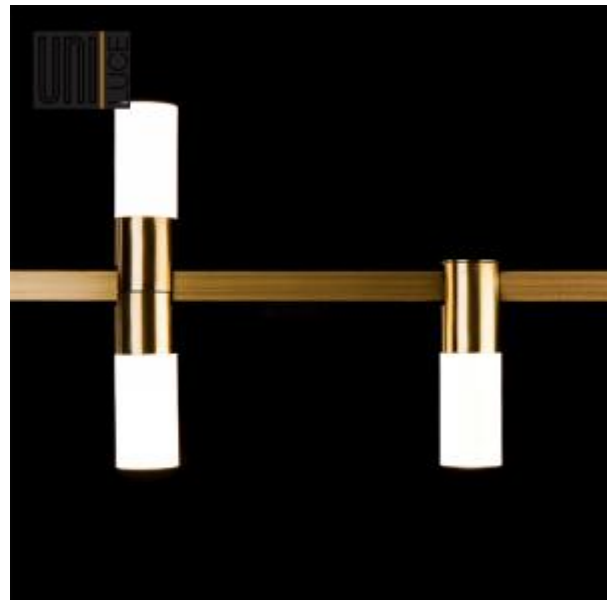

## ARGO TUBE 4

○ 479-BR4VD

Available colors:

Beam angle:

0°

LED Color:

3000K

Lamp Power:

42V

<https://uni-luce.com>

+39 339 505 5880

[info@uni-luce.com](mailto:info@uni-luce.com)

Via Monselice, 26, 20832 Desio

MB, Italy

ARGO is one of the most eye-catching creation in UNI LUCE portfolio. Low voltage lighting system ARGO is made of brass. The lamps can be installed in any place, creating any possible lighting combination. The connecting accessories make it possible to build the system with any combination and length. With its low voltage (42V), the ARGO system can regulate brightness with DIM 1-10V function.