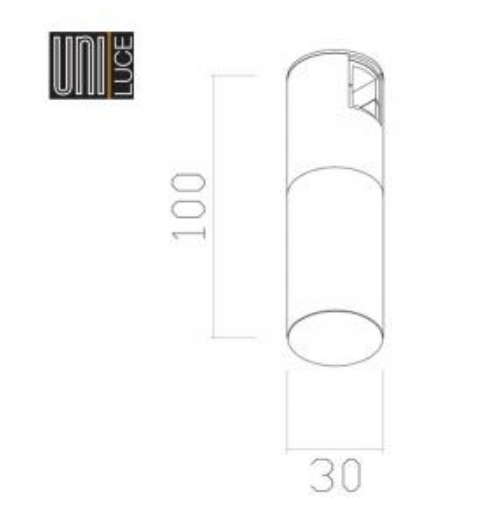

○ 479-BR4VD

Available colors:

Beam angle:

0°

LED Color:

3000K

Lamp Power:

4W 100mA

Lamp Lumen:

383lm

Location:

Interior

Fixation:

Ceiling

Installation:

Suspended

Product dimension:

30x100mm

IP:

20

Class:

III

Voltage:

42V