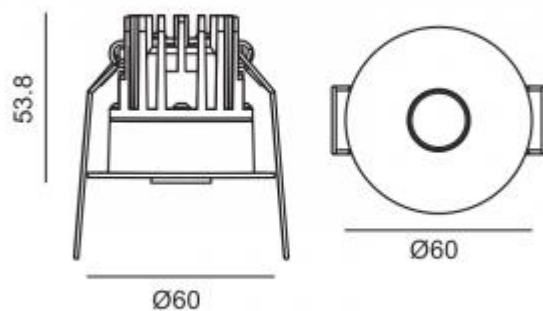

<https://uni-luce.com>

+39 339 505 5880

info@uni-luce.com

Via Monselice, 26, 20832 Desio

MB, Italy

ARIA

Available colors:

○ 622-W7RO

● 622-B7RO

Beam angle:

15°

LED Color:

2700K 3000K 4000K

LED power:

6W

Lamp Power:

7,5W

CRI:

90

Lamp Lumen:

252lm

Material:

aluminium

Location:

Interior

Fixation:

Ceiling

Installation:

Recessed

Product dimension:

60x53,8mm

Cut hole size:

50mm

Input:

220-240V 50/60HZ

IP:

20

Class:

I