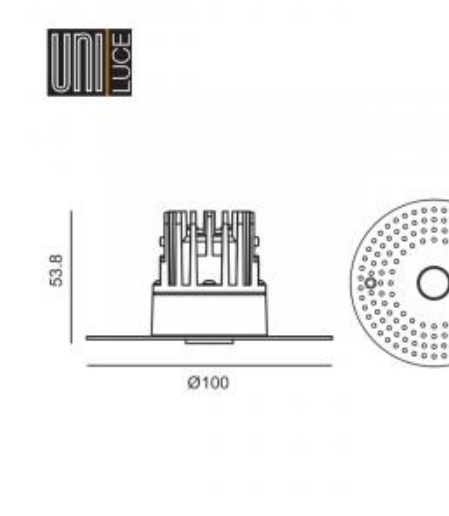

● 622-B7ROTR

Beam angle:

15°

LED Color:

2700K 3000K 4000K

LED power:

6W

Lamp Power:

7,5W

CRI:

90

Lamp Lumen:

252lm

Material:

aluminium

Location:

Interior

Fixation:

Ceiling

Installation:

Recessed

Product dimension:

100x54mm

Cut hole size:

100mm

Input:

220-240V 50/60HZ

IP:

20

Class:

I

<https://uni-luce.com>