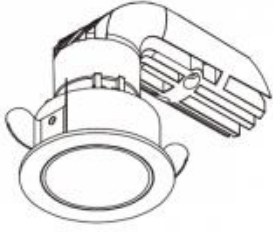

## ARIES RO

Available colors:

- 531-WW10RO
- 531-WB10RO
- 531-WCR10RO
- 531-WG10RO
- 531-WCD10RO
- 531-WBZ10RO
- 531- B R10RO
- 531-BG10RO
- 531-BCD10RO
- 531-BBZ10RO

Beam angle:	11° 15° 30° 38°
LED Color:	3000K
LED power:	8,4W
Lamp Power:	9,7W
CRI:	80
Lamp Lumen:	651lm
Location:	Interior
Fixation:	Ceiling
Installation:	Recessed
Product dimension:	48x67mm
Cut hole size:	44mm
Input:	220-240V 50\60Hz
IP:	20
Class:	III