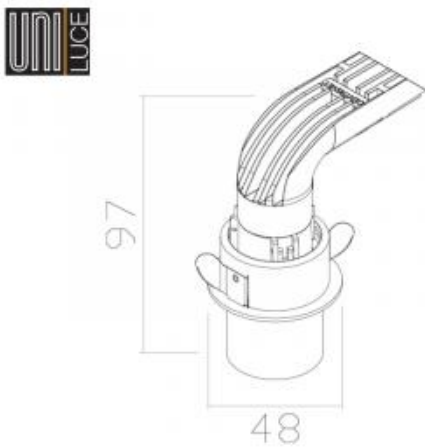

<https://uni-luce.com>
+39 339 505 5880
info@uni-luce.com

Via Monselice, 26, 20832 Desio
MB, Italy

ARIES SOFT

Available colors:	○ 534-FG10
Beam angle:	16° 21° 25° 33°
LED Color:	3000K
LED power:	8,4W
Lamp Power:	9,7W
CRI:	80
Lamp Lumen:	651lm
Location:	Interior
Fixation:	Ceiling
Installation:	Recessed
Product dimension:	48x97mm
Cut hole size:	44mm
Input:	220-240V 50\60Hz
IP:	20
Class:	III

<https://uni-luce.com>

+39 339 505 5880

info@uni-luce.com

Via Monselice, 26, 20832 Desio

MB, Italy

Minimalist modern design of ARIES has become very popular among designers and architects. Small size of the lamp provides great lighting effect. The unique shape of radiator makes it possible to install the lamp in the ceiling with limited space. In addition, different colors of the lamp are available for choice. The collection is presented by trim and trimless versions