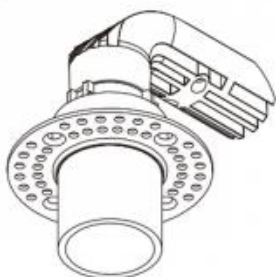

## ARIES SOFT TRIMLESS

Available colors:	○ 534-FG10TR
Beam angle:	15° 21° 25° 33°
LED Color:	2700K 3000K 4000K
LED power:	8,4W
Lamp Power:	9,7W
CRI:	80
Lamp Lumen:	651lm
Location:	Interior
Fixation:	Ceiling
Installation:	Recessed
Product dimension:	68x97mm
Cut hole size:	39mm
Input:	220-240V 50\60Hz
IP:	20
Class:	III
DIM Option:	ON/OFF DALI TRIAC 1-10V