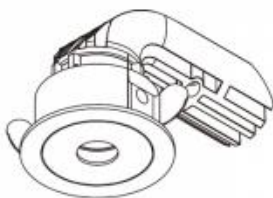

○ 533-WB10

● 533-BB10

Beam angle: 16° 21° 27° 41°

LED Color: 3000K

LED power: 8,4W

Lamp Power: 9,7W

CRI: 80

Lamp Lumen: 651lm

Location: Interior

Fixation: Ceiling

Installation: Recessed

Product dimension: 48x55mm

Cut hole size: 44mm

Input: 220-240V 50\60Hz

IP: 20

Class: III