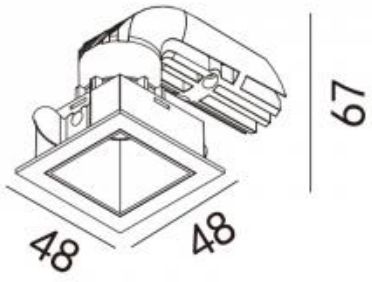

Beam angle:	11° 15° 30° 38°
LED Color:	3000K
LED power:	8,4W
Lamp Power:	9,7W
CRI:	80
Lamp Lumen:	651lm
Location:	Interior
Fixation:	Ceiling
Installation:	Recessed
Product dimension:	48x48x67mm
Cut hole size:	43x43mm
Input:	220-240V 50\60Hz
IP:	20
Class:	III