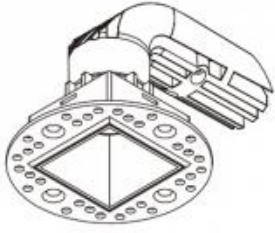

531-CD10SQTR

531-BZ10SQTR

Beam angle:	14° 16° 32° 42°
LED Color:	2700K 3000K 4000K
LED power:	8,4W
Lamp Power:	9,7W
CRI:	80
Lamp Lumen:	651lm
Location:	Interior
Fixation:	Ceiling
Installation:	Recessed
Product dimension:	68x67mm
Cut hole size:	39x39mm
Input:	220-240V 50\60Hz
IP:	20
Class:	III
DIM Option:	ON/OFF DALI TRIAC 1-10V

ϕ 68

67

<https://uni-luce.com>

+39 339 505 5880

info@uni-luce.com

Via Monselice, 26, 20832 Desio

MB, Italy

Minimalist modern design of ARIES has become very popular among designers and architects. Small size of the lamp provides great lighting effect. The unique shape of radiator makes it possible to install the lamp in the ceiling with limited space. In addition, different colors of the lamp are available for choice. The collection is presented by trim and trimless versions