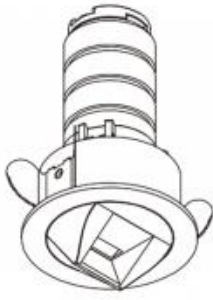

<https://uni-luce.com>
+39 339 505 5880
info@uni-luce.com

Via Monselice, 26, 20832 Desio
MB, Italy

ARIES WALL WASH

Available colors:

- 532-WW10RO
- 532-WB10RO
- 532-WCR10RO
- 532-WG10RO
- 532-WCD10RO
- 532-WBZ10RO
- 532- B R10RO
- 532-BG10RO
- 532-BCD10RO
- 532-BBZ10RO

Beam angle:	0°
LED Color:	3000K
LED power:	6W
Lamp Power:	7,4W
CRI:	80
Lamp Lumen:	503lm
Location:	Interior
Fixation:	Ceiling
Installation:	Recessed
Product dimension:	48x70mm
Cut hole size:	44mm
Input:	220-240V 50\60Hz
IP:	20
Class:	III