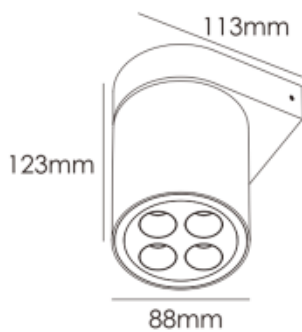

<https://uni-luce.com>

+39 339 505 5880

info@uni-luce.com

Via Monselice, 26, 20832 Desio

MB, Italy

ARIN 10 RO WALL

Available colors:

○ 20074-W10

● 20074-B10

○ 20074-S10

Beam angle: 15° 24° 36°

LED Color: 2700K 3000K 4000K 6000K

Lamp Power: 10W

CRI: 90

Material: aluminium

Location: Exterior

Fixation: Wall

Installation: Surface

Product dimension: 88x113x123mm

Input: 220-240V 50/60HZ

IP: 65

Class: III

DIM Option: TD

IK: 08