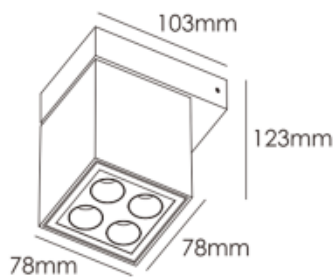

20075-B10

20075-S10

Beam angle: 15° 24° 36°

LED Color: 2700K 3000K 4000K 6000K

Lamp Power: 10W

CRI: 90

Material: aluminium

Location: Exterior

Fixation: Wall

Installation: Surface

Product dimension: 151x73x123mm

Input: 220-240V 50/60HZ

IP: 65

Class: III

DIM Option: TD

IK: 08