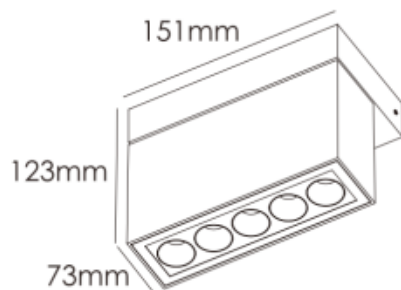

● 20073-B12

○ 20073-S12

Beam angle: 15° 24° 36°

LED Color: 2700K 3000K 4000K 6000K

Lamp Power: 12W

CRI: 90

Material: aluminium

Location: Exterior

Fixation: Wall

Installation: Surface

Product dimension: 151x73x123mm

Input: 220-240V 50/60HZ

IP: 65

Class: III

DIM Option: TD

IK: 08