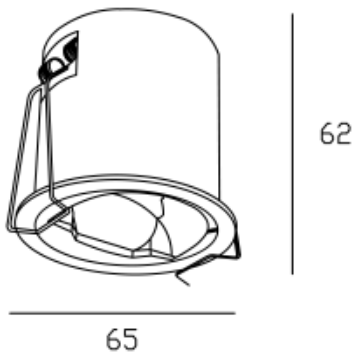

<https://uni-luce.com>
+39 339 505 5880
info@uni-luce.com

Via Monselice, 26, 20832 Desio
MB, Italy

ART 10 S WALL WASHER

Available colors:

- 20001-W10WW
- 20001-B10WW
- 20001-S10WW

Beam angle: Asymmetric°
LED Color: 2700K 3000K 4000K 6000K
Lamp Power: 10W
CRI: 90
Lamp Lumen: 690lm
Material: aluminium
Location: Interior
Fixation: Ceiling
Installation: Recessed
Product dimension: diam65x62mm
Cut hole size: diam55mm
Input: 220-240V 50/60HZ
IP: 20
Class: III
DIM Option: DALI TRIAC 1-10V DTW

<https://uni-luce.com>

+39 339 505 5880

info@uni-luce.com

Via Monselice, 26, 20832 Desio

MB, Italy

ART WALL WASHER is the iconic example of minimalism and functionality. The perfect light effect creates a uniform illumination on the wall without lighting pollution, shades or dark spots. The collection comes in 3 sizes with 10W, 15W, 20W, for option.