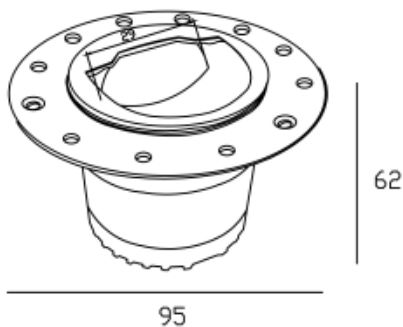

<https://uni-luce.com>

+39 339 505 5880

info@uni-luce.com

Via Monselice, 26, 20832 Desio

MB, Italy

ART 10 S WALL WASHER TRIMLESS

Available colors:

○ 23203-W10W-TR

● 23203-B10W-TR

○ 23203-S10W-TR

Beam angle:

Asymmetric°

LED Color:

2700K 3000K 4000K 6000K

Lamp Power:

10W

CRI:

90

Lamp Lumen:

690lm

Material:

aluminium

Location:

Interior

Fixation:

Ceiling

Installation:

Recessed

Product dimension:

diam95x62mm

Cut hole size:

diam60mm

Input:

220-240V 50/60HZ

IP:

20

Class:

III

DIM Option:

DALI TRIAC 1-10V DTW