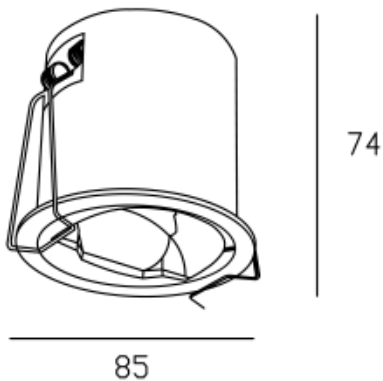

## ART 15 M WALL WASHER

Available colors:

- 20002-W15WW
- 20002-B15WW
- 20002-S15WW

Beam angle: Asymmetric°  
LED Color: 2700K 3000K 4000K 6000K  
Lamp Power: 15W  
CRI: 90  
Lamp Lumen: 975lm  
Material: aluminium  
Location: Interior  
Fixation: Ceiling  
Installation: Recessed  
Product dimension: diam85x74mm  
Cut hole size: diam75mm  
Input: 220-240V 50/60HZ  
IP: 20  
Class: III  
DIM Option: DALI TRIAC 1-10V DTW