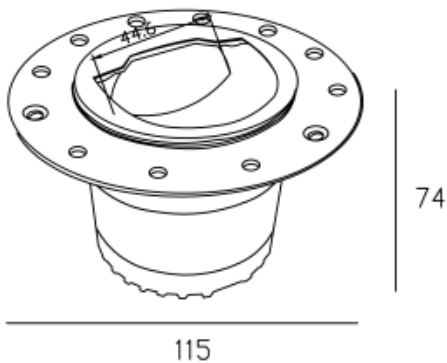

<https://uni-luce.com>
+39 339 505 5880
info@uni-luce.com

Via Monselice, 26, 20832 Desio
MB, Italy

ART 15 M WALL WASHER TRIMLESS

Available colors:

- 23204-W15W-TR
- 23204-B15W-TR
- 23204-S15W-TR

Beam angle: Asymmetric°
LED Color: 2700K 3000K 4000K 6000K
Lamp Power: 15W
CRI: 90
Lamp Lumen: 975lm
Material: aluminium
Location: Interior
Fixation: Ceiling
Installation: Recessed
Product dimension: diam115x74mm
Cut hole size: diam80mm
Input: 220-240V 50/60HZ
IP: 20
Class: III
DIM Option: DALI TRIAC 1-10V DTW

<https://uni-luce.com>

+39 339 505 5880

info@uni-luce.com

Via Monselice, 26, 20832 Desio

MB, Italy

ART WALL WASHER is the iconic example of minimalism and functionality. The perfect light effect creates a uniform illumination on the wall without lighting pollution, shades or dark spots. The collection comes in 3 sizes with 10W, 15W, 20W, for option.