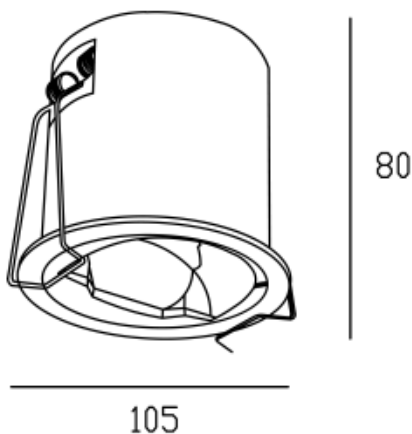

Fixation:

Ceiling

Installation:

Recessed

Product dimension:

diam105x80mm

Cut hole size:

diam95mm

Input:

220-240V 50/60HZ

IP:

20

Class:

III

DIM Option:

DALI TRIAC 1-10V DTW