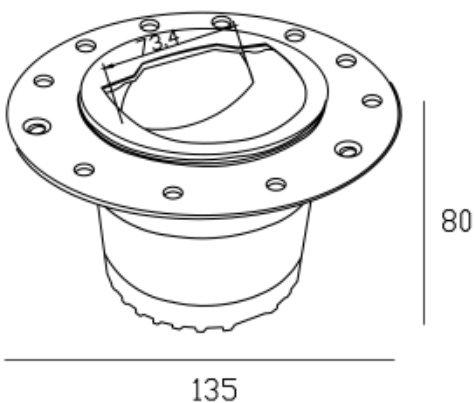

<https://uni-luce.com>

+39 339 505 5880

info@uni-luce.com

Via Monselice, 26, 20832 Desio

MB, Italy

ART 20 M WALL WASHER TRIMLESS

Available colors:

○ 23205-W20W-TR

● 23205-B20W-TR

○ 23205-S20W-TR

Beam angle:

Asymmetric°

LED Color:

2700K 3000K 4000K 6000K

Lamp Power:

20W

CRI:

90

Lamp Lumen:

1300lm

Material:

aluminium

Location:

Interior

Fixation:

Ceiling

Installation:

Recessed

Product dimension:

diam135x80mm

Cut hole size:

diam100mm

Input:

220-240V 50/60HZ

IP:

20

Class:

III

DIM Option:

DALI TRIAC 1-10V DTW