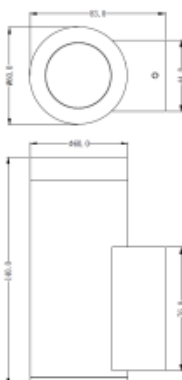

LED Color: 2700K 3000K 4000K 6000K

LED power: 10W

CRI: 90

Lamp Lumen: 1000lm

Material: aluminium

Location: Exterior lamps

Fixation: Exterior

Installation: Floodlight

Product dimension: diam60x140mm

Input: 220-240V 50/60HZ

IP: 65

Class: II

DIM Option: DALI RGB DMX PWM RGBW

IK: 08

<https://uni-luce.com>

+39 339 505 5880