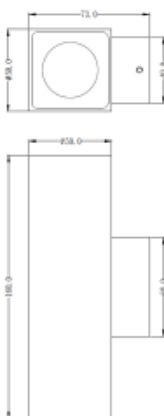

<https://uni-luce.com>
+39 339 505 5880
info@uni-luce.com

Via Monselice, 26, 20832 Desio
MB, Italy

ASTRO 10 SQ UD

Available colors:

○ 20175-W10UD

● 20175-B10UD

Beam angle:

10° 18° 20° 31° 60°

LED Color:

2700K 3000K 4000K 6000K

LED power:

1x4W

CRI:

90

Lamp Lumen:

2x408lm

Material:

aluminium

Location:

Exterior lamps

Fixation:

Exterior

Installation:

Floodlight

Product dimension: 50x50x160mm

Input:

220-240V 50/60HZ

IP:

65

Class:

II

DIM Option:

DALI RGB DMX PWM RGBW

IK:

08