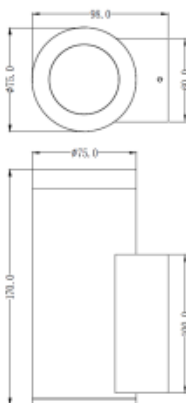

Product dimension: diam75x170mm

Input: 220-240V 50/60HZ

IP: 65

Class: II

DIM Option: DALI RGB DMX PWM RGBW

IK: 08

<https://uni-luce.com>

+39 339 505 5880