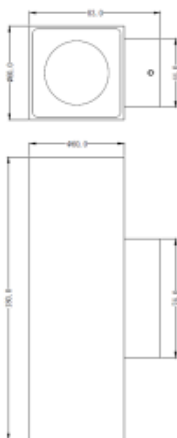

<https://uni-luce.com>
+39 339 505 5880
info@uni-luce.com

Via Monselice, 26, 20832 Desio
MB, Italy

ASTRO 15 SQ UD

Available colors:	○ 20176-W15UD ● 20176-B15UD
Beam angle:	10° 18° 20° 31° 60°
LED Color:	2700K 3000K 4000K 6000K
LED power:	2x7.5W
CRI:	90
Lamp Lumen:	2x837lm
Material:	aluminium
Location:	Exterior lamps
Fixation:	Exterior
Installation:	Floodlight
Product dimension:	60x60x180mm
Input:	220-240V 50/60HZ
IP:	65
Class:	II
DIM Option:	DALI RGB DMX PWM RGBW
IK:	08

<https://uni-luce.com>

+39 339 505 5880

info@uni-luce.com

Via Monselice, 26, 20832 Desio

MB, Italy

The square shape WALL comes in many different models, but they all have one thing in common: its quite small tubular shape is what defines this range of lighting fixtures. Whether in single use or accompanied by another cylinder to make it directional, this one is always a beauty. WALL comes in many playful finishing colours. To complete the range, up and down versions are available for choice. In addition, any lamp can be equipped by different optical accessories in order to create unique lighting patterns on the wall.