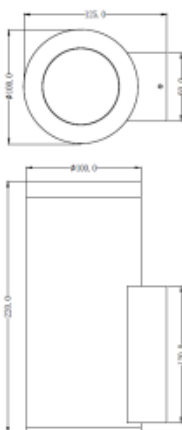

LED Color: 2700K 3000K 4000K 6000K

LED power: 20W

CRI: 90

Lamp Lumen: 2317lm

Material: aluminium

Location: Exterior lamps

Fixation: Exterior

Installation: Floodlight

Product dimension: diam100x220mm

Input: 220-240V 50/60HZ

IP: 65

Class: II

DIM Option: DALI RGB DMX PWM RGBW

IK: 08

<https://uni-luce.com>

+39 339 505 5880