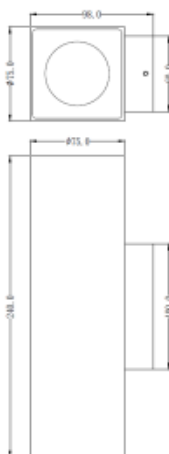

Available colors:

○ 20177-W25UD

● 20177-B25UD

Beam angle: 10° 18° 20° 31° 60°

LED Color: 2700K 3000K 4000K 6000K

LED power: 2x12.5W

CRI: 90

Lamp Lumen: 2x1082lm

Material: aluminium

Location: Exterior lamps

Fixation: Exterior

Installation: Floodlight

Product dimension: 75x75x240mm

Input: 220-240V 50/60HZ

IP: 65

Class: II

DIM Option: DALI RGB DMX PWM RGBW

IK: 08