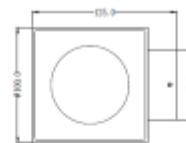

<https://uni-luce.com>
+39 339 505 5880
info@uni-luce.com

Via Monselice, 26, 20832 Desio
MB, Italy

ASTRO 36 SQ UD

Available colors:

○ 20178-W36UD

● 20178-B36UD

Beam angle:

10° 18° 20° 31° 60°

LED Color:

2700K 3000K 4000K 6000K

LED power:

2x18W

CRI:

90

Lamp Lumen:

2x1788lm

Material:

aluminium

Location:

Exterior lamps

Fixation:

Exterior

Installation:

Floodlight

Product dimension:

100x100x280mm

Input:

220-240V 50/60HZ

IP:

65

Class:

II

DIM Option:

DALI RGB DMX PWM RGBW

IK:

08