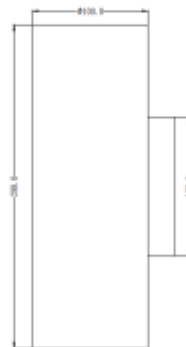

<https://uni-luce.com>
+39 339 505 5880
info@uni-luce.com

Via Monselice, 26, 20832 Desio
MB, Italy

ASTRO 36 SQ UD

Available colors:

○ 20178-W36UD

● 20178-B36UD

Beam angle:

10° 18° 20° 31° 60°

LED Color:

2700K 3000K 4000K 6000K

LED power:

2x18W

CRI:

90

Lamp Lumen:

2x1788lm

Material:

aluminium

Location:

Exterior lamps

Fixation:

Exterior

Installation:

Floodlight

Product dimension:

100x100x280mm

Input:

220-240V 50/60HZ

IP:

65

Class:

II

DIM Option:

DALI RGB DMX PWM RGBW

IK:

08