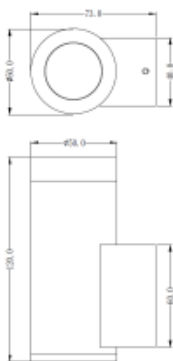

Product dimension: diam50x120mm

Input: 220-240V 50/60HZ

IP: 65

Class: II

DIM Option: DALI RGB DMX PWM RGBW

IK: 08

<https://uni-luce.com>

+39 339 505 5880