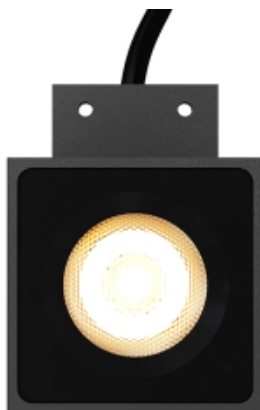

<https://uni-luce.com>
+39 339 505 5880
info@uni-luce.com

Via Monselice, 26, 20832 Desio
MB, Italy

ASTRO 5 S SQ

Available colors:

○ 20171-W5

● 20171-B5

● 20171-DGR5

Beam angle: 10° 18° 20° 31° 60°

LED Color: 2700K 3000K 4000K 6000K

LED power: 1x5W

CRI: 90

Lamp Lumen: 2x408lm

Material: aluminium

Location: Exterior lamps

Fixation: Exterior

Installation: Floodlight

Product dimension: 50x50x120mm

Input: 220-240V 50/60HZ

IP: 65

Class: II

DIM Option: DALI RGB DMX PWM RGBW

IK: 08