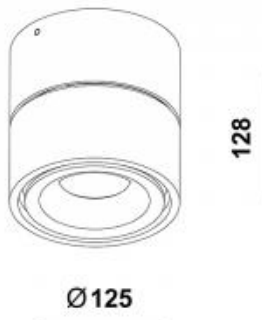

<https://uni-luce.com>

+39 339 505 5880

info@uni-luce.com

Via Monselice, 26, 20832 Desio

MB, Italy

AUREOLE L

Available colors:

○ 432-WW30

● 432-BB30

◐ 432-BG30

○ 432- R30

Beam angle: 24° 47°

LED Color: 2700K 3000K 4000K

LED power: 27,6W

Lamp Power: 30W 800mA

CRI: 90

Lamp Lumen: 3810lm

Location: Interior

Fixation: Ceiling

Installation: Surface

Product dimension: 125x128mm

Input: 220-240V 50\60Hz

IP: 20

Class: I

DIM Option: ON/OFF TRIAC DTW