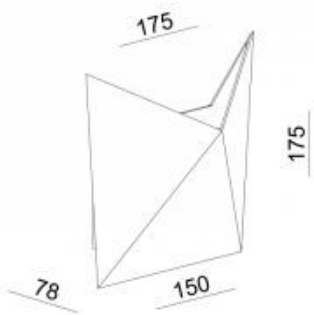

78x150x175x175mm

Input:

100-240V 50\60Hz

IP:

43

Class:

I

<https://uni-luce.com>