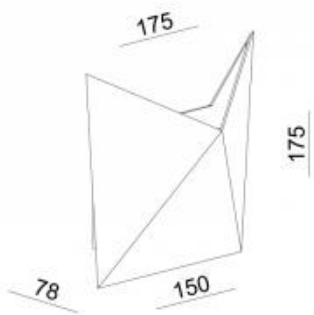

<https://uni-luce.com>

+39 339 505 5880

info@uni-luce.com

Via Monselice, 26, 20832 Desio

MB, Italy

BALTI 9

Available colors:

○ 356-W9

● 356-B9

○ 356-CH9

Beam angle:

L°

LED Color:

2700K 3000K 4000K

LED power:

7W

Lamp Power:

8,9W 500lm

CRI:

80

Lamp Lumen:

1135lm

Location:

Interior

Fixation:

Wall

Installation:

Surface

Product dimension:

48x150x175x175mm

Input:

100-240V 50\60Hz

IP:

43

Class:

I