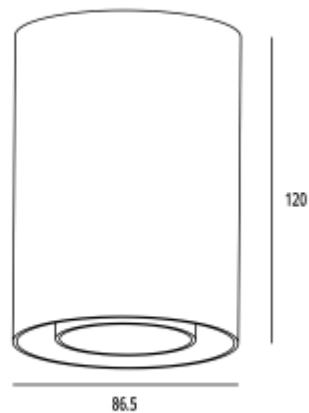

Available colors:

○ 20120-WW10-120

● 20120-BB10-120

● 20120-BG10-120

Beam angle: 15° 24° 38° 50°

LED Color: 3000K

Lamp Power: 10W

CRI: 80

Lamp Lumen: 972lm

Location: Interior

Fixation: Ceiling

Installation: Surface

Product dimension: D86*H120 mm

Input: 220-240V 50/60HZ

IP: 54

Class: II

DIM Option: TRIAC DTW