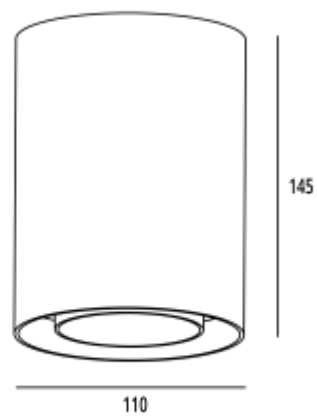

Available colors:

○ 20121-WW20-145

● 20121-BB20-145

● 20121-BG20-145

Beam angle: 15° 24° 38° 50°

LED Color: 3000K

Lamp Power: 20W

CRI: 80

Lamp Lumen: 1861lm

Location: Interior

Fixation: Ceiling

Installation: Surface

Product dimension: D110*H145 mm

Input: 220-240V 50/60HZ

IP: 54

Class: II

DIM Option: TRIAC DTW